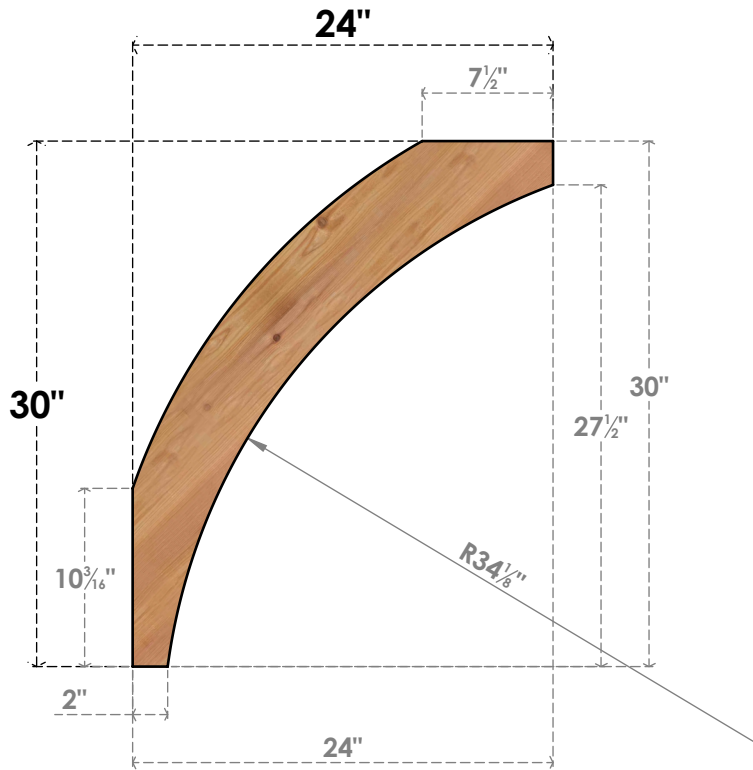

BRC06X24X30THR00SWR

5 1/2"W X 24"D X 30"H THORTON SMOOTH BRACE, WESTERN RED CEDAR

SIDE

FRONT

EKENA MILLWORK
 2300 WEST MAIN ST.
 CLARKSVILLE, TX 75426
 TOLL FREE: 866-607-0453
 WWW.EKENAMILLWORK.COM

NOTES

1. INSTALLATION TO BE COMPLETED IN ACCORDANCE WITH MANUFACTURER'S SPECIFICATIONS.
2. DRAWING MAY NOT BE TO SCALE
3. THIS DRAWING IS INTENDED FOR DESIGN AND PLANNING PURPOSES ONLY.
4. ALL INFORMATION CONTAINED HEREIN WAS CURRENT AT THE TIME OF DEVELOPMENT BUT MUST BE REVIEWED AND APPROVED BY THE PRODUCT MANUFACTURER TO BE CONSIDERED ACCURATE.
5. PRODUCTS ARE NOT KILN DRIED. THIS ITEM IS UNIQUE AND WILL CONTAIN THE NATURAL VARIATIONS THAT THE WOOD SPECIES OFFERS. THIS MAY RESULT IN VARIATIONS UP TO 1/4"